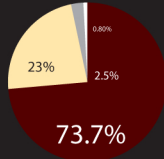

WIN - PLACE - SHOW

TRIACTOR

EXACTOR - DAILY DOUBLE

PICK 3 - PICK 4

SUPERFECTA

Players

Association

Prov. Levy