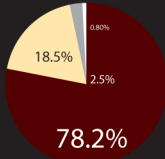

WIN - PLACE - SHOW

TRIACTOR

EXACTOR - DAILY DOUBLE

PICK 3 - PICK 4

SUPERFECTA

Players

Association

Prov. Levy