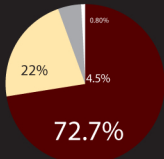

WIN - PLACE - SHOW

TRIACTOR

EXACTOR - DAILY DOUBLE

PICK 3 - PICK 4

SUPERFECTA

Players

Association

Prov. Levy