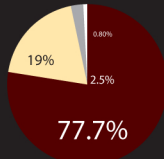

WIN - PLACE - SHOW

TRIACTOR

EXACTOR - DAILY DOUBLE

PICK 3 - PICK 4

SUPERFECTA

Players

Association

Prov. Levy